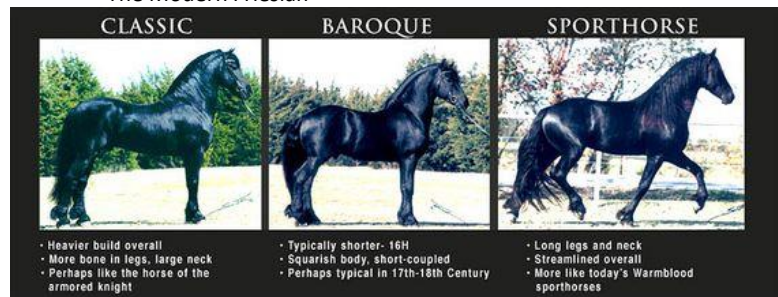

*Make-ups are not offered  
for rain days as the  
riders will have a  
theory lesson with their  
instructors.*

**Introducing our ponies.**

Name: Spook  
Stable Number:37  
Breed: Friesian Cross  
Sex: Gelding  
Height: 155cm , 15.1hh

Fun fact: Spook loves all treats but his  
favourite is watermelon.

Friesians originated from the Friesland in the Netherlands.  
Although the conformation of the breed resembles that of a light draught  
horse, Friesians are graceful and nimble for their size.  
Friesians have powerful sloping shoulders, compact and muscular bodies with  
strong hind-quarters.

You get three types of Friesians

- The Baroque Friesian
- The classical Friesian
- The Modern Friesian